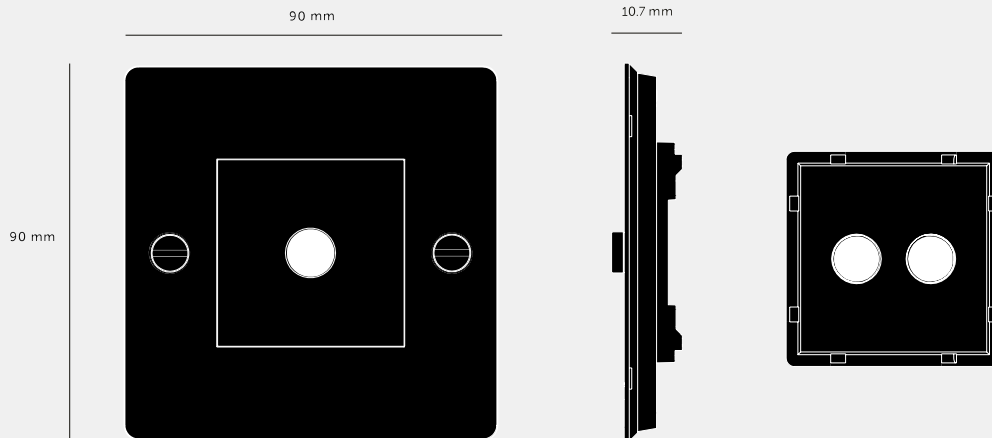

**1G WALL PLATE /  
HORIZONTAL / WITH  
INFILLS / WITHOUT**

**ACTION: ELECTRICITY WALL PLATE**

**RANGE: WALL PLATES**

EU Plates are made in a variety of finishes with our signature solid metal coin screws. EU plates can be combined with module inserts to suit all your electrical, data, sound & AV needs. Module inserts can be purchased separately.

#### SPECIFICATIONS

---

Each plate fits: up to 2 switches / 1 dimmer.

\*For white products, module is finished in white.

For all other finishes (steel, brass, smoked bronze, black), module is finished in black.