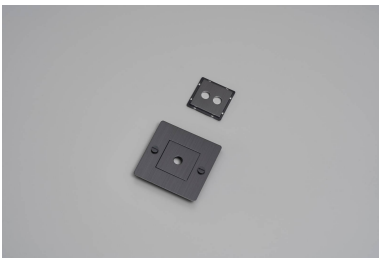

**1G WALL PLATE /  
HORIZONTAL / WITH  
INFILLS / WITHOUT**

**ACTION: ELECTRICITY WALL PLATE**

**RANGE: WALL PLATES**

EU Plates are made in a variety of finishes with our signature solid metal coin screws. EU plates can be combined with module inserts to suit all your electrical, data, sound & AV needs. Module inserts can be purchased separately.

#### SPECIFICATIONS

---

Each plate fits: up to 2 switches / 1 dimmer.

\*For white products, module is finished in white.

For all other finishes (steel, brass, smoked bronze, black), module is finished in black.