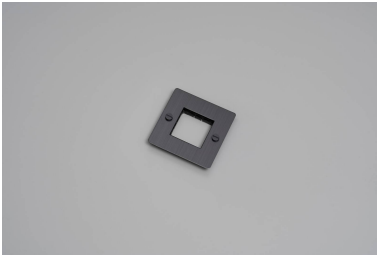

**1G WALL PLATE /  
HORIZONTAL / NO  
INFILLS / WITHOUT**

**ACTION: ELECTRICITY WALL PLATE**

**RANGE: WALL PLATES**

EU Plates are made in a variety of finishes with our signature solid metal coin screws. EU plates can be combined with module inserts to suit all your electrical, data, sound & AV needs. Module inserts can be purchased separately.

#### SPECIFICATIONS

---

Each plate fits 1 power / 1 module insert.

\*For white products, Socket & module inserts are finished in white. For all other finishes (steel, brass, smoked bronze, black), inserts are finished in black except for Swiss, Danish and Italian sockets, which are graphite.