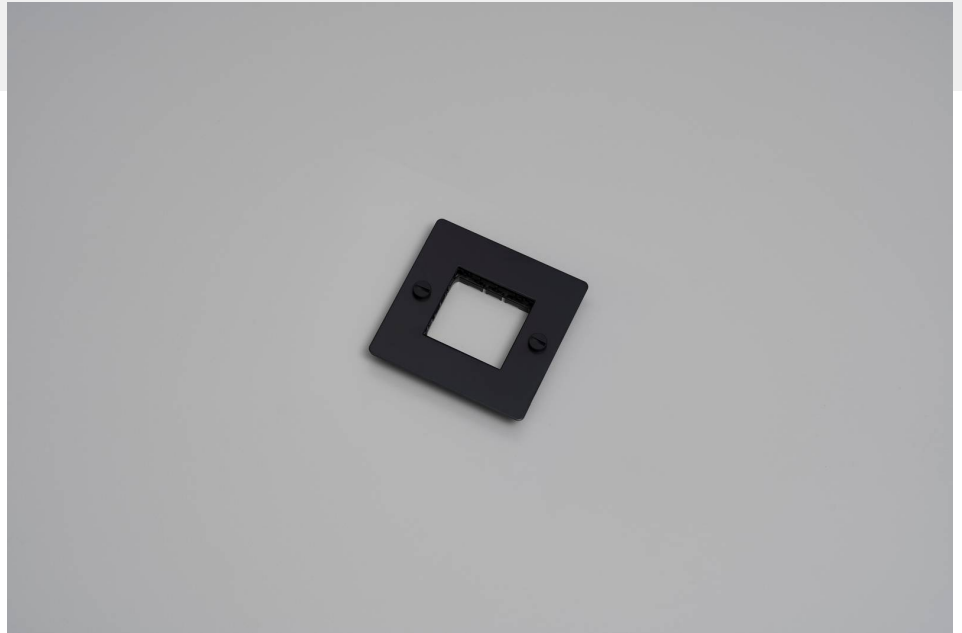

**1G WALL PLATE /  
HORIZONTAL / NO  
INFILLS / WITHOUT**

**ACTION: ELECTRICITY WALL PLATE**

**RANGE: WALL PLATES**

EU Plates are made in a variety of finishes with our signature solid metal coin screws. EU plates can be combined with module inserts to suit all your electrical, data, sound & AV needs. Module inserts can be purchased separately.

#### SPECIFICATIONS

---

Each plate fits 1 power / 1 module insert.

\*For white products, Socket & module inserts are finished in white. For all other finishes (steel, brass, smoked bronze, black), inserts are finished in black except for Swiss, Danish and Italian sockets, which are graphite.