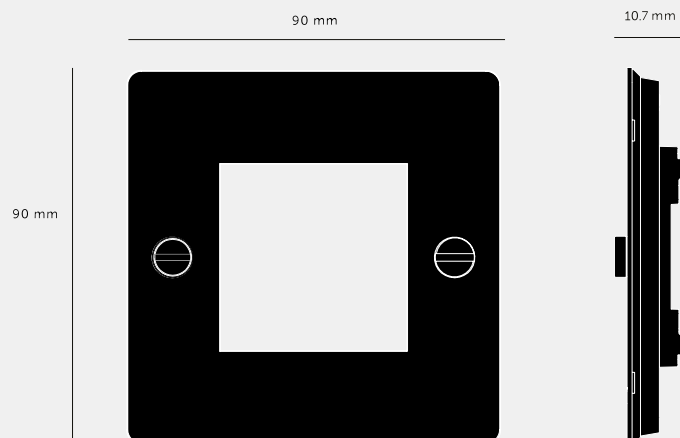

**1G WALL PLATE /  
HORIZONTAL / NO  
INFILLS / WITHOUT**

**ACTION: ELECTRICITY WALL PLATE**

**RANGE: WALL PLATES**

EU Plates are made in a variety of finishes with our signature solid metal coin screws. EU plates can be combined with module inserts to suit all your electrical, data, sound & AV needs. Module inserts can be purchased separately.