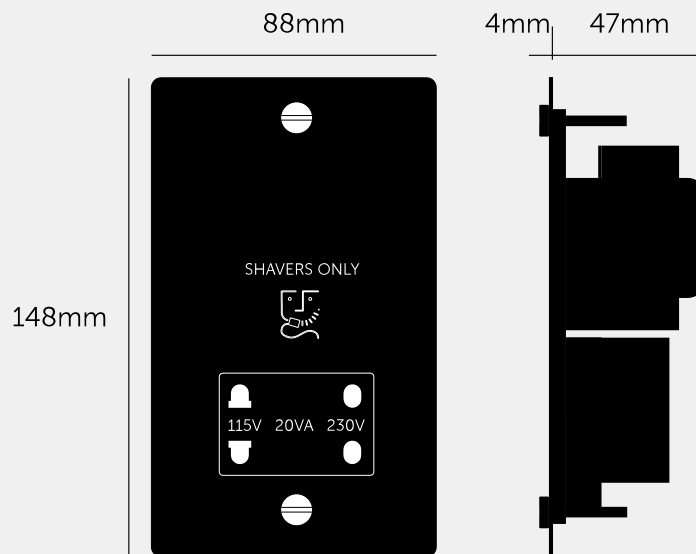

SHAVER SOCKET

ACTION: SOCKET

RANGE: PLUG SOCKET

Sleek & slim with softly rounded corner, the Buster and Punch Electricity range combines functionality with stunning good looks. This product is part of an extensive range that transforms forgotten home fittings into unforgettable items. Available in 5 finishes, these solid metal wall plates are finished with our signature penny button screw details.

INCLUDED

1 x Shaver Socket
 1 x Screws
 1 x Coin Caps

FINISH & SKU NUMBERS

sku:	finish:	size:
GSC-02170	● black	
GSC-05169	● brass	
GSC-09171	● smoked bronze	
GSC-07172	● steel	
GSC-14173	● white	
GSC-134867	black / warm sunset	