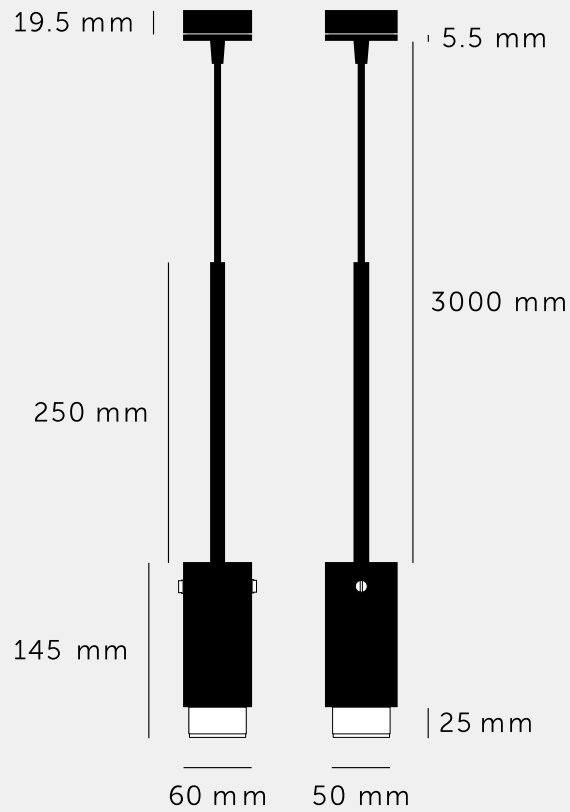

**EXHAUST PENDANT /
CROSS / GRAPHITE**

ACTION: PENDANT

KNURL: CROSS

RANGE: EXHAUST

A pendant spotlight with a powder coated metal body and solid metal detailing. The pendant features our signature solid metal cross-knurl baffle and machined screws. The baffle captures light and creates a delicate metallic glow, whilst a honeycomb filter delivers a precise, low-glare, directional spotlight. This spotlight fits a GU10 bulb, sold separately.

SPECIFICATIONS

Pendant spotlight
 GU10 / 220-240VAC / IP20
 Max 1 x 9W LED GU10 bulb
 *Bulb sold separately
 CB certified / Class 1

INCLUDED

1 x Exhaust Pendant Body
 1 x Exhaust Detail Kit
 1 x Honeycomb Filter
 1 x Ceiling rose extender
 *
 * The following come in separate boxes:
 1 x Baffle*
 2 x Torx Screws*

FINISH & SKU NUMBERS

sku:	finish:	size:
REIG-943922	● black	
REIG-183923	● brass	
REIG-613924	● smoked bronze	
REIG-193925	● steel	

PLEASE NOTE

DISCLAIMER: Always consult a trade professional when installing this product. Buster + Punch is not responsible for the usage or feasibility of installation requirements. This product is not suitable for damp or wet environments.