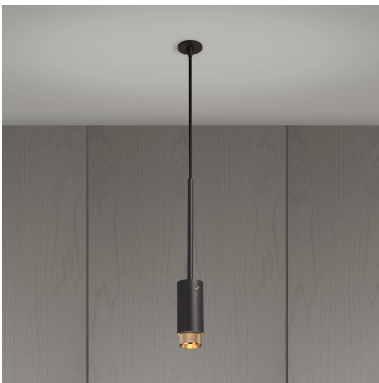

**EXHAUST PENDANT /
CROSS / GRAPHITE**

ACTION: PENDANT

KNURL: CROSS

RANGE: EXHAUST

A pendant spotlight with a powder coated metal body and solid metal detailing. The pendant features our signature solid metal cross-knurl baffle and machined screws. The baffle captures light and creates a delicate metallic glow, whilst a honeycomb filter delivers a precise, low-glare, directional spotlight. This spotlight fits a GU10 bulb, sold separately.

SPECIFICATIONS

Pendant spotlight
 GU10 / 220-240VAC / IP20
 Max 1 x 9W LED GU10 bulb
 *Bulb sold separately
 CB certified / Class 1

INCLUDED

1 x Exhaust Pendant Body
 1 x Exhaust Detail Kit
 1 x Honeycomb Filter
 1 x Ceiling rose extender
 *
 * The following come in separate boxes:
 1 x Baffle*
 2 x Torx Screws*

FINISH & SKU NUMBERS

sku:	finish:	size:
REIG-943922	● black	
REIG-183923	● brass	
REIG-613924	● smoked bronze	
REIG-193925	● steel	

PLEASE NOTE

DISCLAIMER: Always consult a trade professional when installing this product. Buster + Punch is not responsible for the usage or feasibility of installation requirements. This product is not suitable for damp or wet environments.