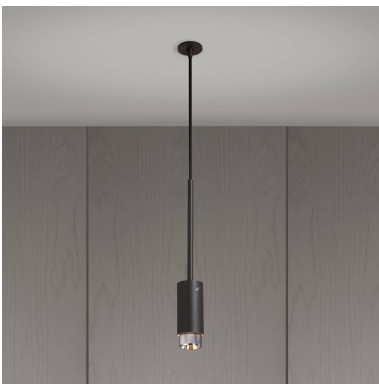

**EXHAUST PENDANT /
CROSS / GRAPHITE**

ACTION: PENDANT

KNURL: CROSS

RANGE: EXHAUST

A pendant spotlight with a powder coated metal body and solid metal detailing. The pendant features our signature solid metal cross-knurl baffle and machined screws. The baffle captures light and creates a delicate metallic glow, whilst a honeycomb filter delivers a precise, low-glare, directional spotlight. This spotlight fits a GU10 bulb, sold separately.

SPECIFICATIONS

Pendant spotlight
 GU10 / 220-240VAC / IP20
 Max 1 x 9W LED GU10 bulb
 *Bulb sold separately
 CB certified / Class 1

INCLUDED

1 x Exhaust Pendant Body
 1 x Exhaust Detail Kit
 1 x Honeycomb Filter
 1 x Ceiling rose extender
 *
 * The following come in separate boxes:
 1 x Baffle*
 2 x Torx Screws*

FINISH & SKU NUMBERS

sku:	finish:	size:
REIG-943922	● black	
REIG-183923	● brass	
REIG-613924	● smoked bronze	
REIG-193925	● steel	

PLEASE NOTE

DISCLAIMER: Always consult a trade professional when installing this product. Buster + Punch is not responsible for the usage or feasibility of installation requirements. This product is not suitable for damp or wet environments.