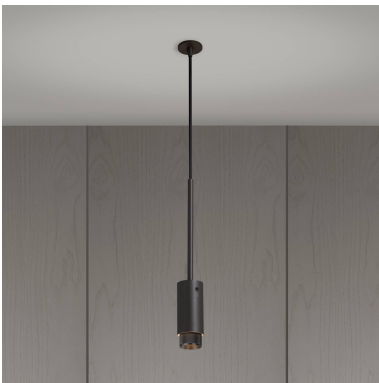

**EXHAUST PENDANT /
CROSS / GRAPHITE**

ACTION: PENDANT

KNURL: CROSS

RANGE: EXHAUST

A pendant spotlight with a powder coated metal body and solid metal detailing. The pendant features our signature solid metal cross-knurl baffle and machined screws. The baffle captures light and creates a delicate metallic glow, whilst a honeycomb filter delivers a precise, low-glare, directional spotlight. This spotlight fits a GU10 bulb, sold separately.

SPECIFICATIONS

Pendant spotlight
 GU10 / 220-240VAC / IP20
 Max 1 x 9W LED GU10 bulb
 *Bulb sold separately
 CB certified / Class 1

INCLUDED

1 x Exhaust Pendant Body
 1 x Exhaust Detail Kit
 1 x Honeycomb Filter
 1 x Ceiling rose extender
 *
 * The following come in separate boxes:
 1 x Baffle*
 2 x Torx Screws*

FINISH & SKU NUMBERS

sku:	finish:	size:
REIG-943922	● black	
REIG-183923	● brass	
REIG-613924	● smoked bronze	
REIG-193925	● steel	

PLEASE NOTE

DISCLAIMER: Always consult a trade professional when installing this product. Buster + Punch is not responsible for the usage or feasibility of installation requirements. This product is not suitable for damp or wet environments.