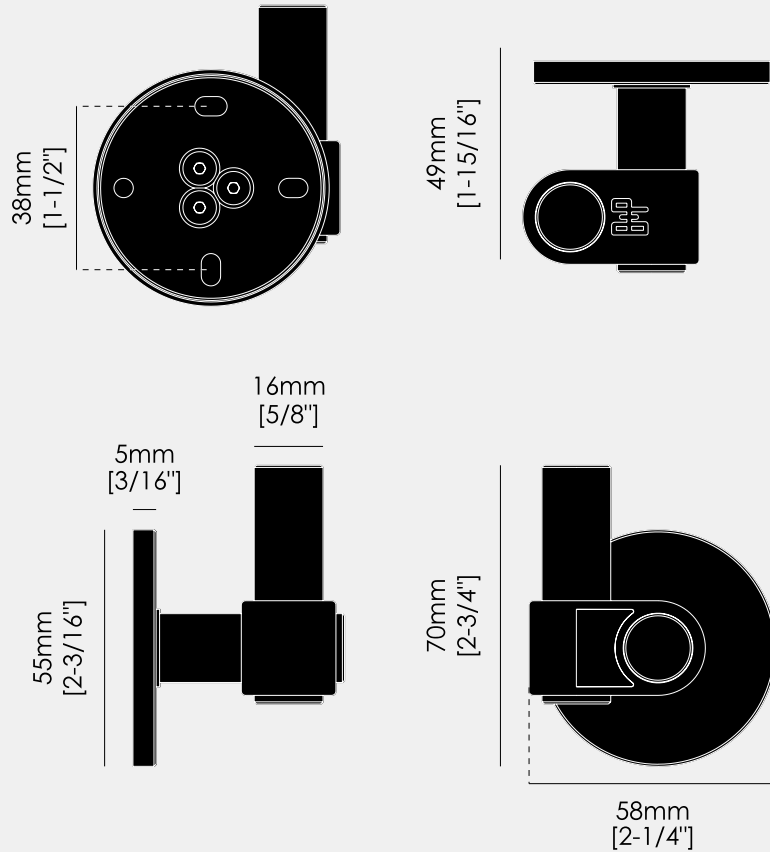

HOOK / CAST

ACTION: HOOK

KNURL: CAST

RANGE: BATHROOM

A hook with rough-cast knuckle and hand polished solid metal bar. It can be installed onto walls or furniture items, to hang the things you love close to hand, anything from kitchen pans and light fittings to coats.

SPECIFICATIONS

A hook made from solid metal. It features a cast solid metal knuckle, hand polished solid metal bar, and is refined by hand. Made with durable finishes that make it suitable for bathroom use.

INCLUDED

1 x hook
 1 x 53mm inner rose cover and washer
 4 x M4x20mm countersunk woodscrews
 4 x 30mmx4mm wall plugs

FINISH & SKU NUMBERS

sku:	finish:	size:
UHS-074302	● steel	
UHS-484303	● welders black	