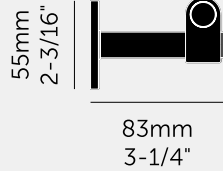

TOWEL RAIL / CAST

ACTION: TOWEL RAIL

KNURL: CAST

RANGE: BATHROOM

A towel rail made from solid stainless steel, featuring our signature rough-cast knuckle and hand polished solid metal bar. Thanks to the casting process, no two knuckles are the same. Suitable for all interior spaces, including bathrooms.

SPECIFICATIONS

A towel rail made from solid stainless steel, featuring our signature rough-cast knuckle and hand polished solid metal bar.

INCLUDED

1 x towel rail
 2 x 53mm inner rose cover and washers
 8 x M4x20mm countersunk woodscrews
 8 x 30mmx4mm wall plugs

FINISH & SKU NUMBERS

sku:	finish:	size:
UTR-074269	● steel	SMALL
UTR-484270	● welders black	SMALL
UTR-074272	● steel	MEDIUM
UTR-484273	● welders black	MEDIUM

PLEASE NOTE

DISCLAIMER: Always consult a trade professional when installing this product. Buster + Punch is not responsible for the usage or feasibility of installation requirements.