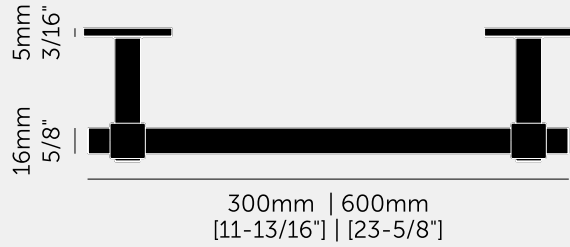

TOWEL RAIL / CAST

ACTION: TOWEL RAIL

KNURL: CAST

RANGE: BATHROOM

A towel rail made from solid stainless steel, featuring our signature rough-cast knuckle and hand polished solid metal bar. Thanks to the casting process, no two knuckles are the same. Suitable for all interior spaces, including bathrooms.

SPECIFICATIONS

A towel rail made from solid stainless steel, featuring our signature rough-cast knuckle and hand polished solid metal bar.

INCLUDED

1 x towel rail
 2 x 53mm inner rose cover and washers
 8 x M4x20mm countersunk woodscrews
 8 x 30mmx4mm wall plugs

FINISH & SKU NUMBERS

sku:	finish:	size:
UTR-074269	● steel	SMALL
UTR-484270	● welders black	SMALL
UTR-074272	● steel	MEDIUM
UTR-484273	● welders black	MEDIUM

PLEASE NOTE

DISCLAIMER: Always consult a trade professional when installing this product. Buster + Punch is not responsible for the usage or feasibility of installation requirements.